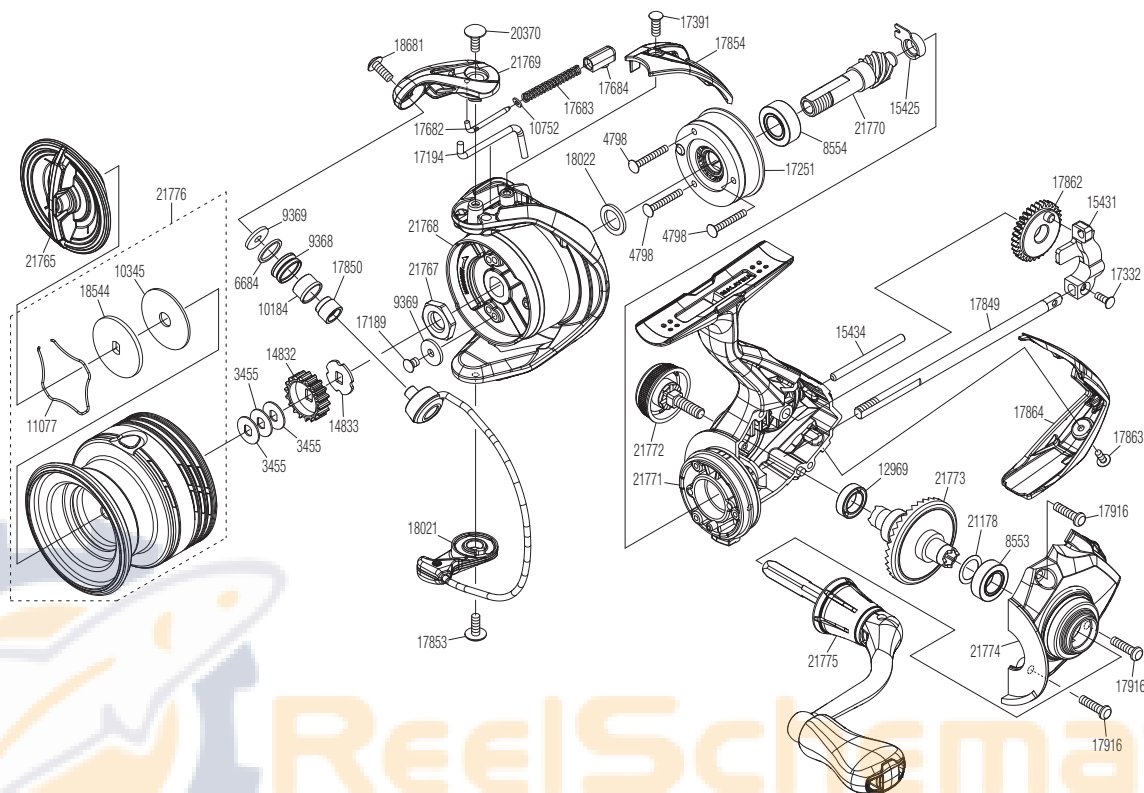

## NEX-2500S

Please note that the number of adjusting washers may not always be the same as shown in the exploded views.

(51SB496E26X)

Please note that your actions take full responsibility when you take it apart.

Part No.	Description	Part No.	Description	Part No.	Description
RD 3455	Spool Washer	RD17332	Screw	RD21767	Rotor Nut
RD 4798	Screw	RD17391	Screw	RD21768	Rotor
RD 6684	Spacer	RD17682	Bail Spring Guide A	RD21769	Bail Arm
RD 8553	Ball Bearing	RD17683	Bail Spring	RD21770	Pinion Gear
RD 8554	Ball Bearing	RD17684	Bail Spring Guide B	RD21771	Body
RD 9368	Line Roller	RD17849	Main Shaft	RD21772	Handle Screw Cap Assembly
RD 9369	Washer	RD17850	Collar	RD21773	Drive Gear
RD10184	Bushing	RD17853	Screw	RD21774	Side Cover
RD10345	Drag Washer	RD17854	Bail Spring Cover	RD21775	Handle Assembly
RD10752	Bail Spring Guide A Collar	RD17862	Oscillating Gear	RD21776	Spool Assembly
RD11077	Retainer	RD17863	Screw		
RD12969	Ball Bearing	RD17864	Rear Protector		
RD14832	Spool Support A	RD17916	Screw		
RD14833	Spool Support B	RD18021	Bail Assembly		
RD15425	Bushing	RD18022	Washer		
RD15431	Oscillating Slider	RD18544	Key Washer		
RD15434	Oscillating Guide	RD18681	Screw		
RD17189	Screw	RD20370	Screw		
RD17194	Bail Trip Lever	RD21178	Washer		
RD17251	Roller Clutch Assembly	RD21765	Drag Knob Assembly		